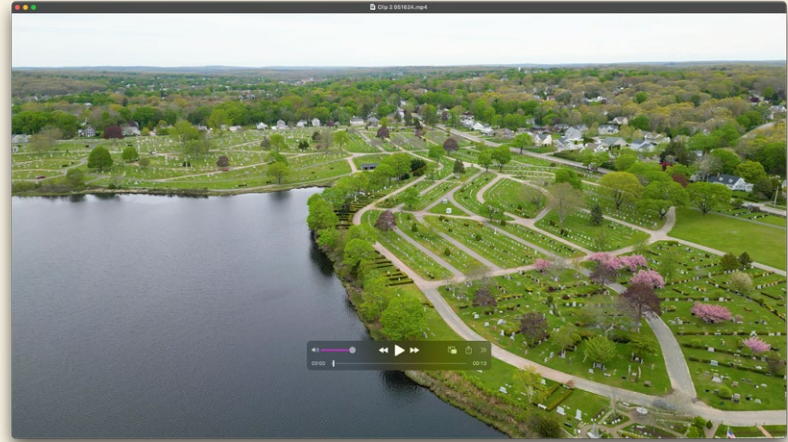

Video

We have an archive of drone video footage that can be used in future communications and promotional materials as needed. For drone footage, please reach out to our design studio, Map Agency, at john@map-agency.com.