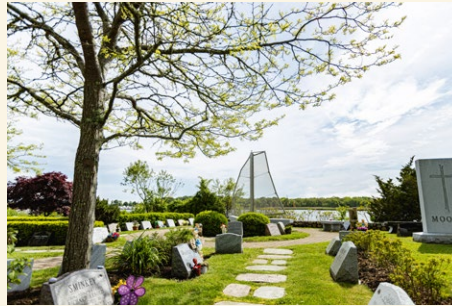

Photography

We rely on custom photography that represents our beautiful landscape and historic monuments. The images showcase River Bend in a way that is hard to describe with words.

[Download Images](#)

Passcode: 8663