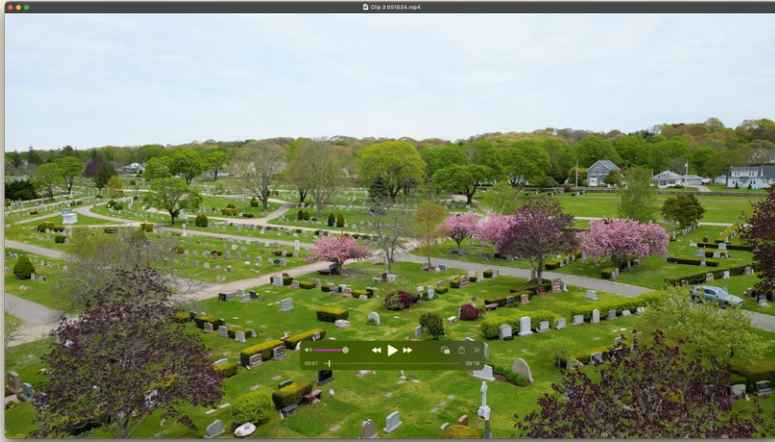

Video

We have an archive of drone video footage that can be used in future communications and promotional materials as needed. For drone footage, please reach out to our design studio, Map Agency, at john@map-agency.com.