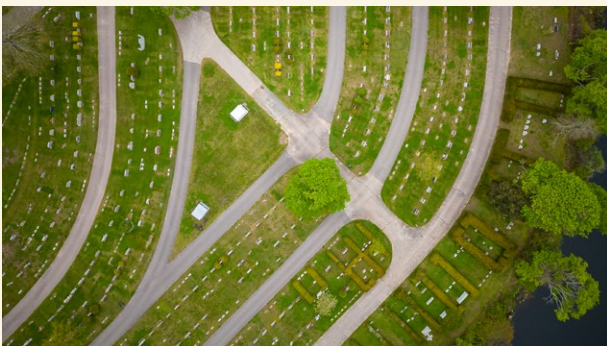

River Bend
CEMETERY

A Remarkable Place To Remember

Our tagline is the most succinct way to summarize what River Bend Cemetery stands for. On the one hand, it is functional – reminding our families that River Bend is a place to recall memories of our loved ones. On the other hand, it is emotional. “Remarkable” means that River Bend is special, worthy of notice and our attention.

Secondary Logos on Light Background

Secondary Logos on Dark Background

Our Seal

The River Bend Cemetery seal is an elegant treatment of our initials. It can be used as a sign-off, watermark, or in a graphic treatment that supports our primary and secondary brand marks.

Casket Burial

Rules and Regulations

Cremation Garden

Faith, Religion, or Tradition

Monument

Columbarium

Photography & Video

Photography

Drone Photography

Drone photography can be used as background imagery or to complement our land photography. Drone photography showcases the landscape from a unique perspective.

[Download Images](#)

Video