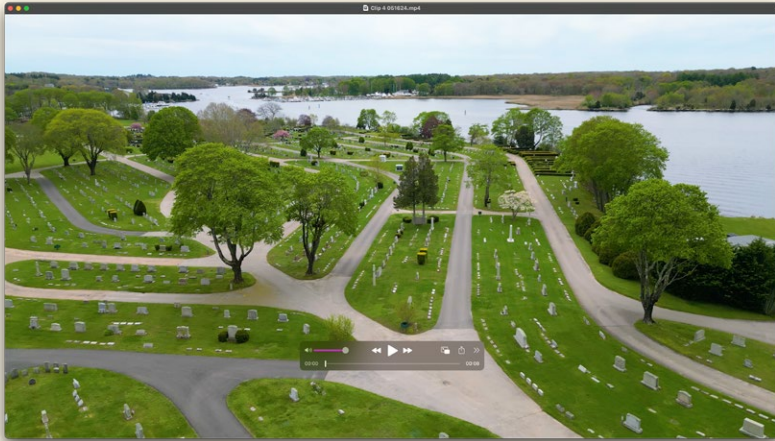

Video

We have an archive of drone video footage that can be used in future communications and promotional materials as needed. For drone footage, please reach out to our design studio, Map Agency, at john@map-agency.com.