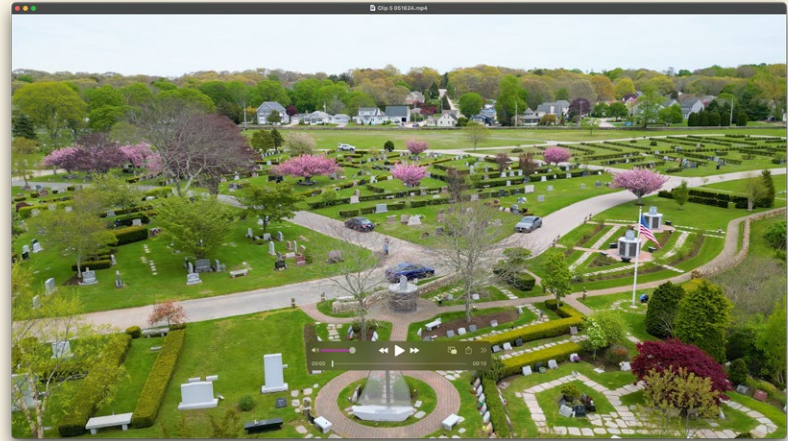

Video

We have an archive of drone video footage that can be used in future communications and promotional materials as needed. For drone footage, please reach out to our design studio, Map Agency, at john@map-agency.com.